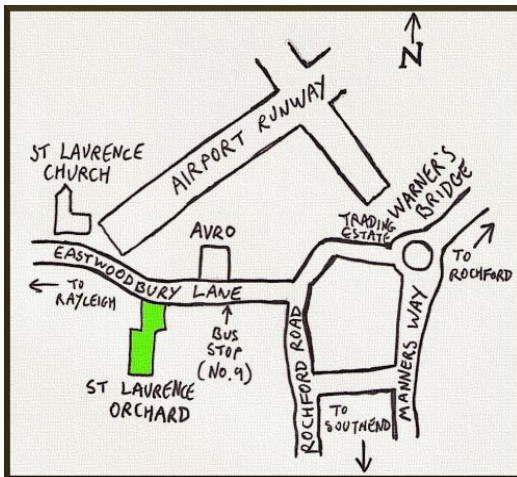

# Apple Day

**SATURDAY 17th October 2009 10.30 - 3pm**

(Working parties prior to event—Call for details )

Join *Trust Links* & Celebrate national apple day  
at Southend's community orchard in Eastwoodbury  
lane (N<sup>o</sup> 9 bus, parking available)